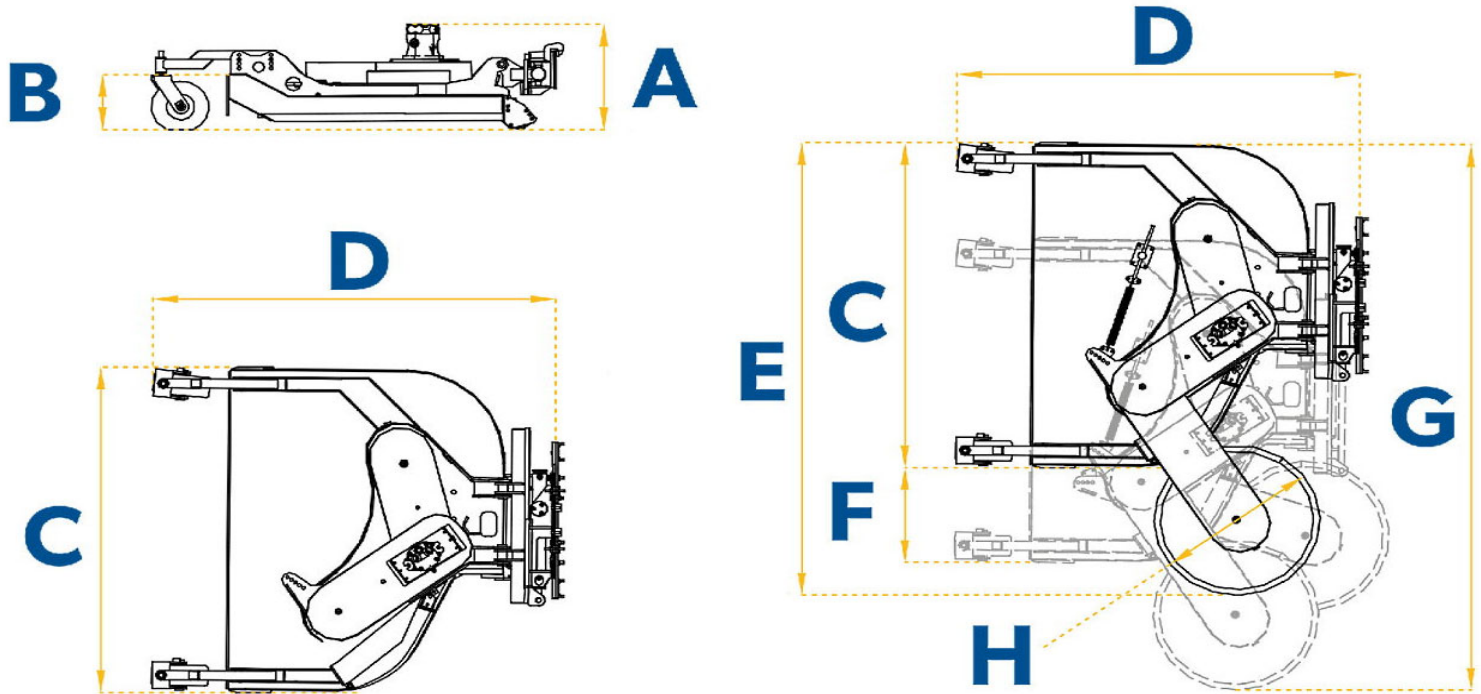

# Rotary Mower Deck & Barrier Mower Disc

Ideal for park areas and cutting of fine grass with option of disc mower fitted for cutting around trees, sign posts and guard rails/delineator posts.

# Rotary Mower Deck & Barrier Mower Disc

Technical Data		Deck Only	Deck & Disc
A	Height	10.8"	10.8"
B	Opening Height	9.8"	9.8"
C	Width	57.3"	57.3"
D	Depth	64.2"	64.2"
E	Width w/ Deck	--	65.4"
F	Lateral Movement	15.7"	15.7"
G	Max Working Width	57.3"	79.7"
H	Disc Diameter	--	26.4"
	Weight	573 lbs	661 lbs